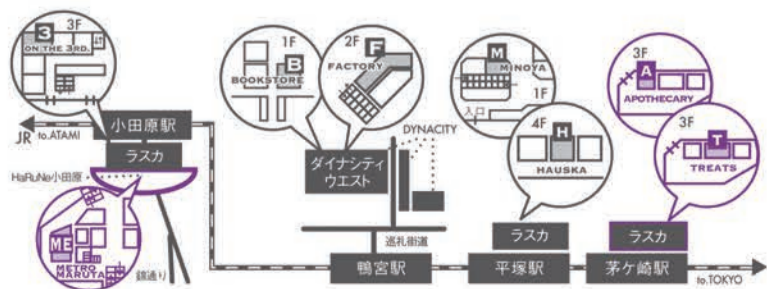

MARUTAJOY SHOP INFORMATION

ODAWARA
on the 3rd. 0465-21-2803
METRO MARUTA 0465-46-8634

KAMONOMIYA
FACTORY 0465-46-1700
BOOKSTORE 0465-45-0303

CHIGASAKI
TREATS 0467-53-8290
APOTHECARY 0467-53-8290

HIRATSUKA
HAUSKA 0463-20-5627
MINOYA 0463-23-3048
PERSONAL PARADISE

マルタジョイ 〒250-0011 小田原市栄町2-1-28 <http://www.marutajoy.co.jp/>

使用済みの紙袋の回収をしております。
お直し丈詰め承っております。