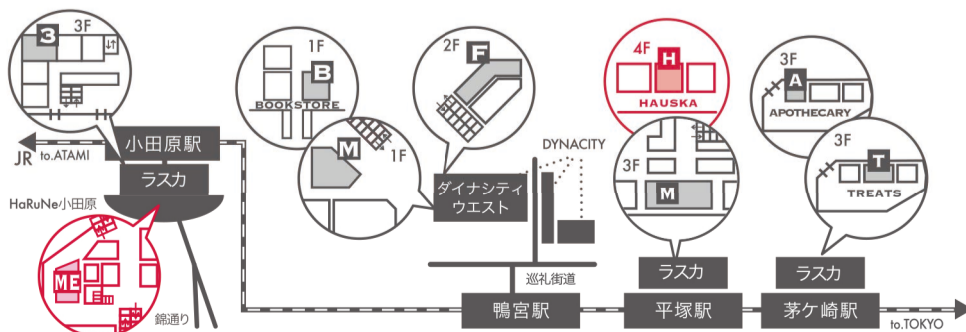

ANGE

autumn

クローバー

AKIHA

Mask ¥2,000+tax

EATABLE

Eatable of Many Orders

Eatable of many orders mask coordinate collection

SAVE THE BEE

Mask ¥2,000+tax
Bag ¥4,900+tax

SHOP INFORMATION

ODAWARA
on the 3rd. 0465-21-2803
METRO MARUTA 0465-46-8634

KAMONOMIYA
FACTORY 0465-46-1700
BOOKSTORE 0465-45-0303
MARUTA JOY 0465-43-7665

CHIGASAKI
TREATS 0467-53-8290
APOTHECARY 0467-53-8290